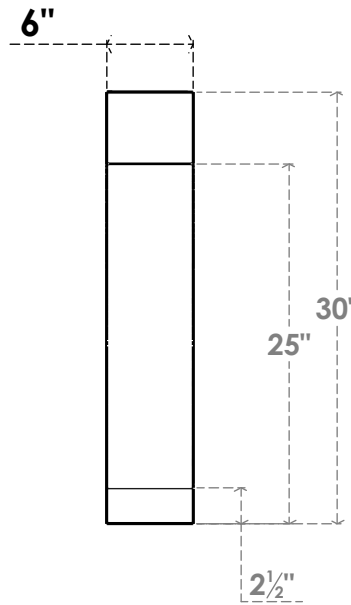

ITEM NUMBER: BRCPC060X26000X30000IMP

6"W X 26"D X 30"H IMPERIAL ARCHITECTURAL GRADE PVC CLOSED KNEE BRACE

SIDE PROFILE

FRONT PROFILE

ISOMETRIC

EKENA MILLWORK
2300 WEST MAIN ST.
CLARKSVILLE, TX 75426
TOLL FREE: 866-607-0453
WWW.EKENAMILLWORK.COM

NOTES

1. INSTALLATION TO BE COMPLETED IN ACCORDANCE WITH MANUFACTURER'S SPECIFICATIONS.
2. DRAWING MAY NOT BE TO SCALE
3. THIS DRAWING IS INTENDED FOR DESIGN AND PLANNING PURPOSES ONLY.
4. ALL INFORMATION CONTAINED HEREIN WAS CURRENT AT THE TIME OF DEVELOPMENT BUT MUST BE REVIEWED AND APPROVED BY THE PRODUCT MANUFACTURER TO BE CONSIDERED ACCURATE.
5. ARCHITECTURAL GRADE PVC PRODUCTS ARE MADE FROM EXPANDED CELLULAR PVC AND COME NATURALLY WHITE BUT MAY BE PAINTED