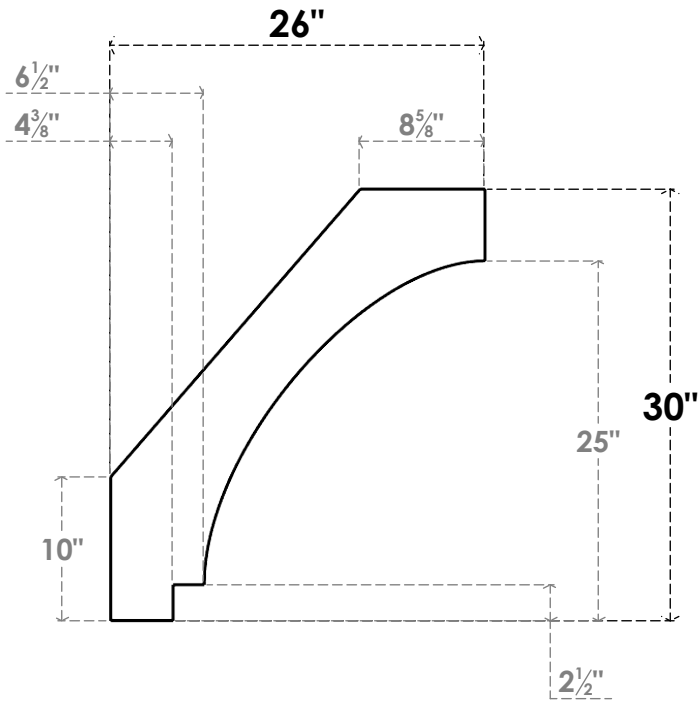

ITEM NUMBER: BRCPC060X26000X30000IMP

6"W X 26"D X 30"H IMPERIAL ARCHITECTURAL GRADE PVC CLOSED KNEE BRACE

SIDE PROFILE

FRONT PROFILE

ISOMETRIC

EKENA MILLWORK
2300 WEST MAIN ST.
CLARKSVILLE, TX 75426
TOLL FREE: 866-607-0453
WWW.EKENAMILLWORK.COM